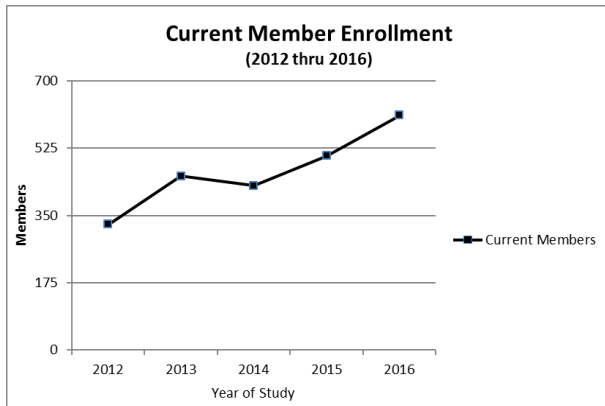

AMI-EAA Membership Presentation

John Hooper

	2012	2013	2014	2015	2016
Current Members	327	452	427	505	610
Trainees	21	29	44	44	86
New Grads	19	49	41	36	44
All Other Members	56	61	61	67	70
Total Membership	423	591	573	652	810