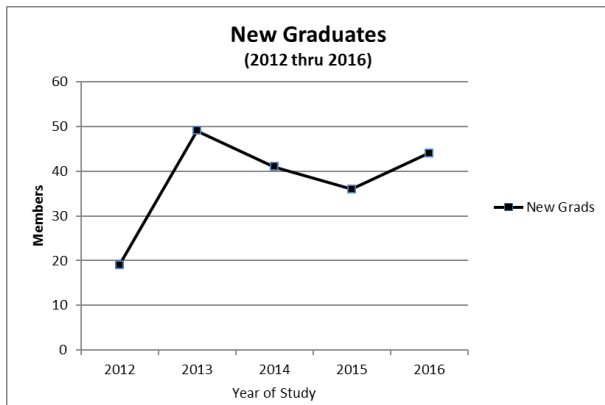

AMI-EAA Membership Presentation

John Hooper

	2012	2013	2014	2015	2016
Current Members	327	452	427	505	610
Trainees	21	29	44	44	86
New Grads	19	49	41	36	44
All Other Members	56	61	61	67	70
Total Membership	423	591	573	652	810