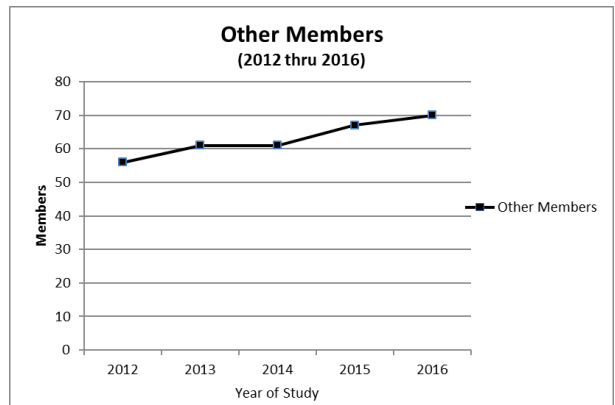

AMI-EAA Membership Presentation

John Hooper

	2012	2013	2014	2015	2016
Current Members	327	452	427	505	610
Trainees	21	29	44	44	86
New Grads	19	49	41	36	44
All Other Members	56	61	61	67	70
Total Membership	423	591	573	652	810