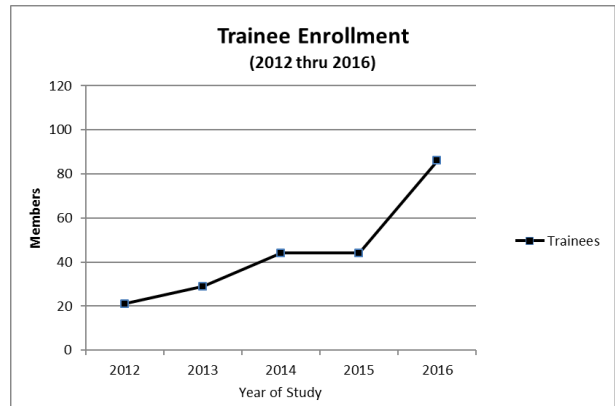

AMI-EAA Membership Presentation

John Hooper

	2012	2013	2014	2015	2016
Current Members	327	452	427	505	610
Trainees	21	29	44	44	86
New Grads	19	49	41	36	44
All Other Members	56	61	61	67	70
Total Membership	423	591	573	652	810